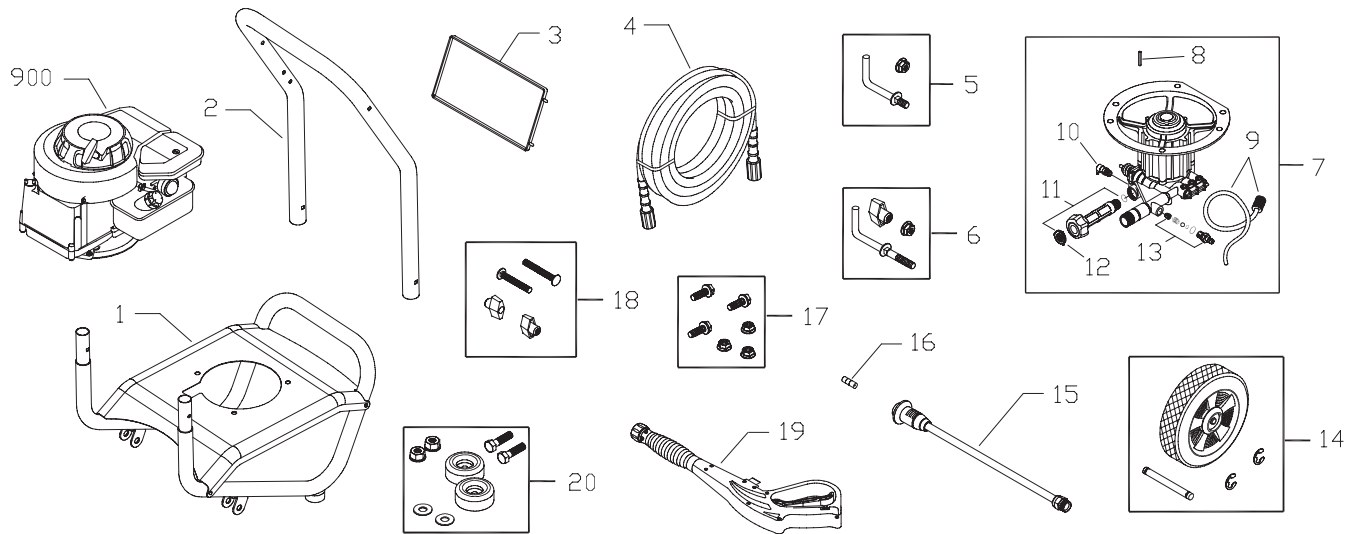

Illustrated Parts List

**Pressure Washer / Lavadora de Presión
Model / Modelo 01908-02**

Questions? Preguntas?

Helpline - 1-888-611-6708 M-F 8-5 CT

Troy-Bilt® is a registered trademark of MTD Products Inc and is used under license to Briggs & Stratton Power Products.

Exploded Views and Parts List

Item	Part #	Description
1	192419GS	BASE, w/Mounts
2	B194718GS	HANDLE
3	192238GS	BILLBOARD, w/Decal
4	196006GS	HOSE
5	192309GS	KIT, Hook, Base
6	194264GS	KIT, Hook, Handle
7	200200GS	PUMP, Complete
8	23139GS	Key
9	189971GS	Kit, Chemical Hose
10	194298GS	Valve, Thermal Relief
11	200278GS	Kit, Water Inlet
12	B2384GS	Filter
13	200279GS	Kit, Chemical Injection
14	192311GS	KIT, Wheel
	203873GS	Axle
	192050GS	E-Ring
15	188792HGS	WAND, Adjustable
16	21760GS	ORIFICE
17	192525GS	KIT, Pump Mounting Hardware

Item	Part #	Description
18	B2203GS	KIT, Handle Connector
19	199117	GUN
20	193482GS	KIT, Vibration Mount
900	§	ENGINE

Items Not Illustrated

197178GS	MANUAL, Operator's
MS5573	MANUAL, Engine
BB3061BGS	OIL BOTTLE
192755GS	DECAL, Warning
87815GS	GOGGLES
194256GS	KIT, Tag, Warning, Service