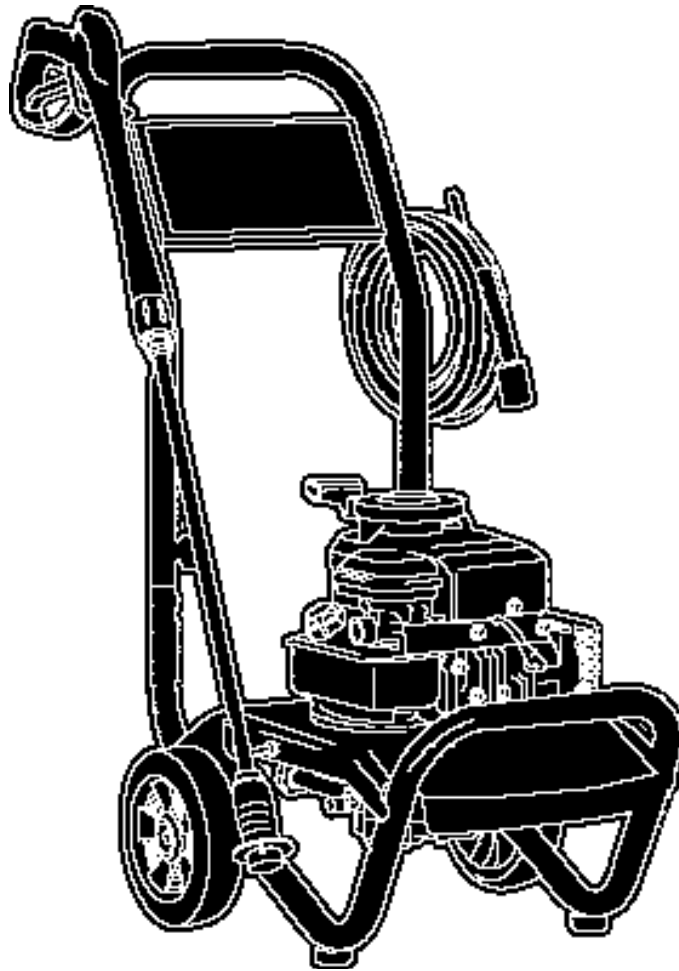

Illustrated Parts List

**Pressure Washer / Lavadora de Presión
Model / Modelo 01908-02**

Questions? Preguntas?

Helpline - 1-888-611-6708 M-F 8-5 CT

Troy-Bilt® is a registered trademark of MTD Products Inc and is used under license to Briggs & Stratton Power Products.

Exploded Views and Parts List

Item	Part #	Description
1	192419GS	BASE, w/Mounts
2	B194718GS	HANDLE
3	192238GS	BILLBOARD, w/Decal
4	196006GS	HOSE
5	192309GS	KIT, Hook, Base
6	194264GS	KIT, Hook, Handle
7	200200GS	PUMP, Complete
8	23139GS	Key
9	189971GS	Kit, Chemical Hose
10	194298GS	Valve, Thermal Relief
11	200278GS	Kit, Water Inlet
12	B2384GS	Filter
13	200279GS	Kit, Chemical Injection
14	192311GS	KIT, Wheel
	203873GS	Axle
	192050GS	E-Ring
15	188792HGS	WAND, Adjustable
16	21760GS	ORIFICE
17	192525GS	KIT, Pump Mounting Hardware